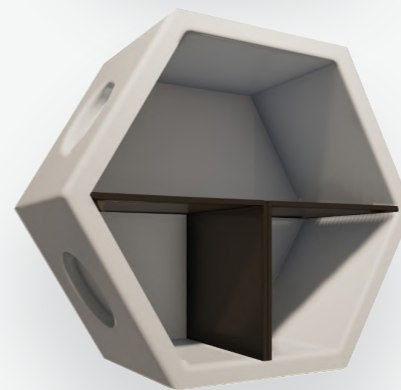

GUIDE TO THE
ACACIA BLOCKS

MEET THE ACACIA BLOCKS

Acacia Blocks is a series of modular furniture exclusively designed in-house by M.INT. The blocks can be effortlessly connected and stacked using magnetic connectors – giving you fun and freedom to transform your spaces however you like, whenever you like. From storage displays to desk organisers and partitions, it's all up to your creativity!

MAGNETIC CONNECTION

Acacia Blocks are intuitively designed with magnetic connectors so that you can easily attach and detach individual blocks to create your own furniture piece.

Simply attach the connectors onto the side holes of the Acacia Blocks to build your own configuration, without the need for drills or fasteners.

Acacia Block: Medium-density fibreboard
 Magnetic connector: Low-powered magnets, silicone

Note: Each block comes with one magnetic connector

COLOURS

From neutral to playful tones, there's an Acacia Block for every space.

Add more life to your Acacia Blocks! Get organised with shelf dividers and brighten up your displays with add-on lightings.

SHELF DIVIDERS

The shelf dividers are a functional add-on to the Acacia Blocks. These dividers can be slotted perfectly into the Acacia Blocks, creating more spaces for your storage display.