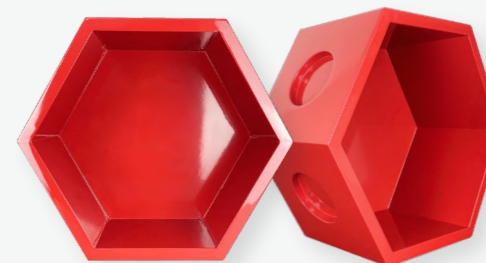

Can't decide on which colours to match your interior? Speak to our design consultants for a complimentary design service.

WHITE

DARK GREY

PASTEL BLUE

JET BLACK

MUSTARD YELLOW

RED

MORE THAN JUST A BLOCK

Add more life to your Acacia Blocks! Get organised with shelf dividers and brighten up your displays with add-on lightings.

SHELF DIVIDERS

The shelf dividers are a functional add-on to the Acacia Blocks. These dividers can be slotted perfectly into the Acacia Blocks, creating more spaces for your storage display.