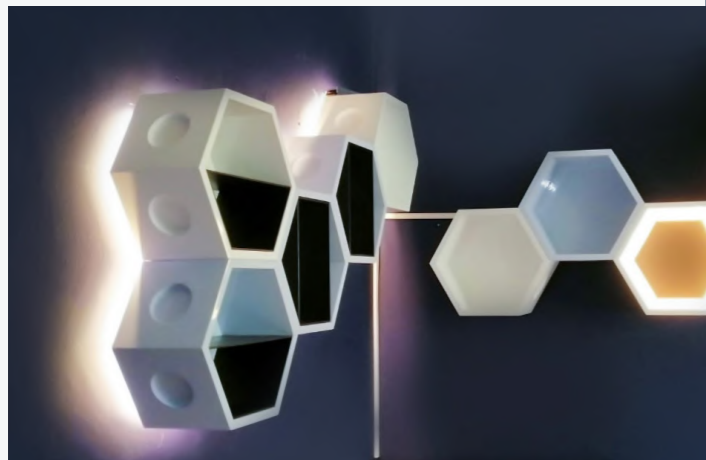

MAGNETIC CONNECTION

Acacia Blocks are intuitively designed with magnetic connectors so that you can easily attach and detach individual blocks to create your own furniture piece.

Simply attach the connectors onto the side holes of the Acacia Blocks to build your own configuration, without the need for drills or fasteners.

Brighten up your spaces with cove lights around the Acacia Blocks, so there's never a dull corner.

MAGNETIC SENSOR LIGHT

Add lights to your Acacia Blocks — without the commitment. This intelligent motion sensor light can be attached to any magnetic surface, which makes it a perfect match for the Acacia Block! Simply place it on the magnetic hole of the Acacia Block to function as a convenient night light or reading light.