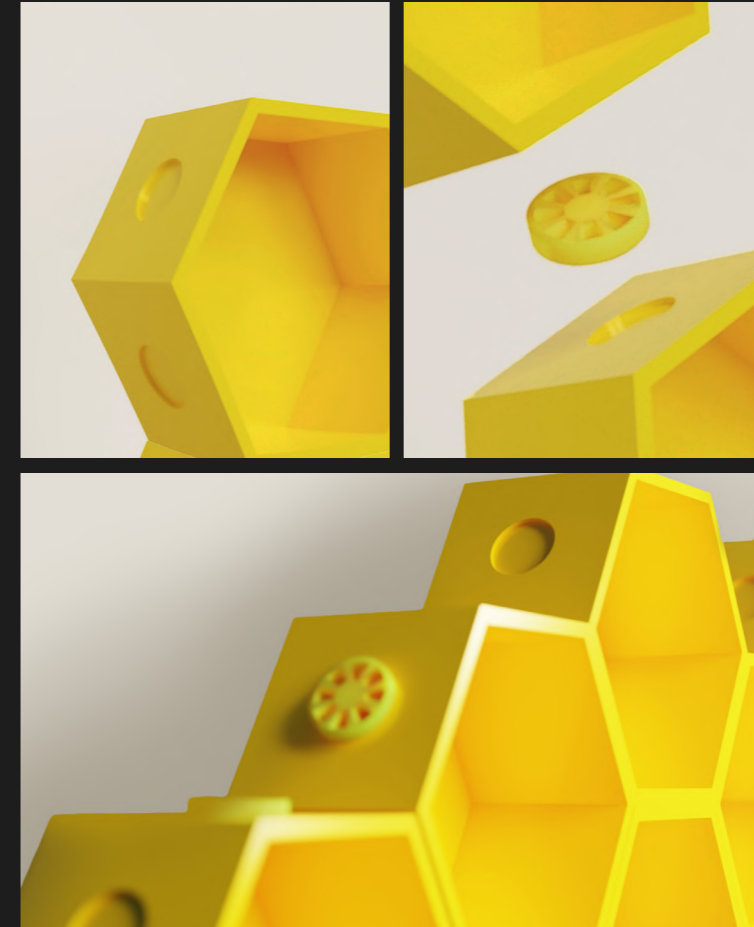

GUIDE TO THE
ACACIA BLOCKS

MEET THE ACACIA BLOCKS

Acacia Blocks is a series of modular furniture exclusively designed in-house by M.INT. The blocks can be effortlessly connected and stacked using magnetic connectors – giving you fun and freedom to transform your spaces however you like, whenever you like. From storage displays to desk organisers and partitions, it's all up to your creativity!

MAGNETIC CONNECTION

Acacia Blocks are intuitively designed with magnetic connectors so that you can easily attach and detach individual blocks to create your own furniture piece.

Simply attach the connectors onto the side holes of the Acacia Blocks to build your own configuration, without the need for drills or fasteners.

Acacia Block: Medium-density fibreboard
 Magnetic connector: Low-powered magnets, silicone

Note: Each block comes with one magnetic connector

COLOURS

From neutral to playful tones, there's an Acacia Block for every space.