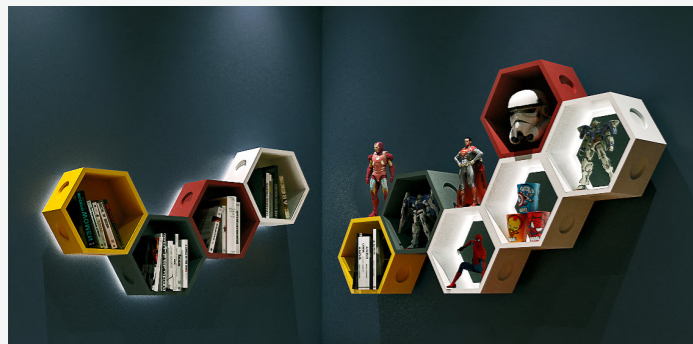

CREATE YOUR OWN SPACES

From the living room to the office, the Acacia Blocks can meet all your creative and functional needs.