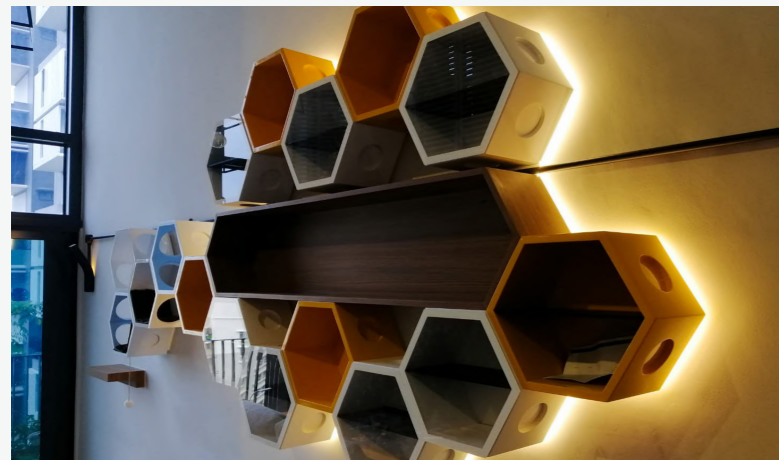

GUIDE TO THE
ACACIA BLOCKS

MEET THE ACACIA BLOCKS

Acacia Blocks is a series of modular furniture exclusively designed in-house by M.INT. The blocks can be effortlessly connected and stacked using magnetic connectors – giving you fun and freedom to transform your spaces however you like, whenever you like. From storage displays to desk organisers and partitions, it's all up to your creativity!

MAGNETIC CONNECTION

Acacia Blocks are intuitively designed with magnetic connectors so that you can easily attach and detach individual blocks to create your own furniture piece.

Simply attach the connectors onto the side holes of the Acacia Blocks to build your own configuration, without the need for drills or fasteners.

Add more life to your Acacia Blocks! Get organised with shelf dividers and brighten up your displays with add-on lightings.

SHELF DIVIDERS

The shelf dividers are a functional add-on to the Acacia Blocks. These dividers can be slotted perfectly into the Acacia Blocks, creating more spaces for your storage display.