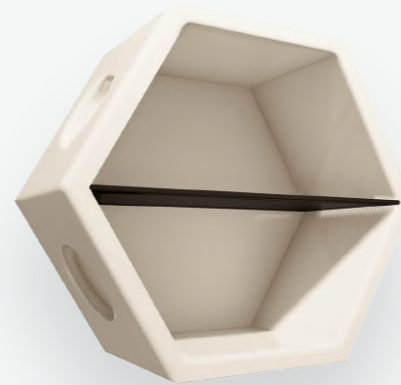

GUIDE TO THE
ACACIA BLOCKS

MEET THE ACACIA BLOCKS

Acacia Blocks is a series of modular furniture exclusively designed in-house by M.INT. The blocks can be effortlessly connected and stacked using magnetic connectors – giving you fun and freedom to transform your spaces however you like, whenever you like. From storage displays to desk organisers and partitions, it's all up to your creativity!

MAGNETIC CONNECTION

Acacia Blocks are intuitively designed with magnetic connectors so that you can easily attach and detach individual blocks to create your own furniture piece.

Simply attach the connectors onto the side holes of the Acacia Blocks to build your own configuration, without the need for drills or fasteners.

Acacia Block: Medium-density fibreboard
 Magnetic connector: Low-powered magnets, silicone

Note: Each block comes with one magnetic connector

COLOURS

From neutral to playful tones, there's an Acacia Block for every space.

Add more life to your Acacia Blocks! Get organised with shelf dividers and brighten up your displays with add-on lightings.

SHELF DIVIDERS

The shelf dividers are a functional add-on to the Acacia Blocks. These dividers can be slotted perfectly into the Acacia Blocks, creating more spaces for your storage display.