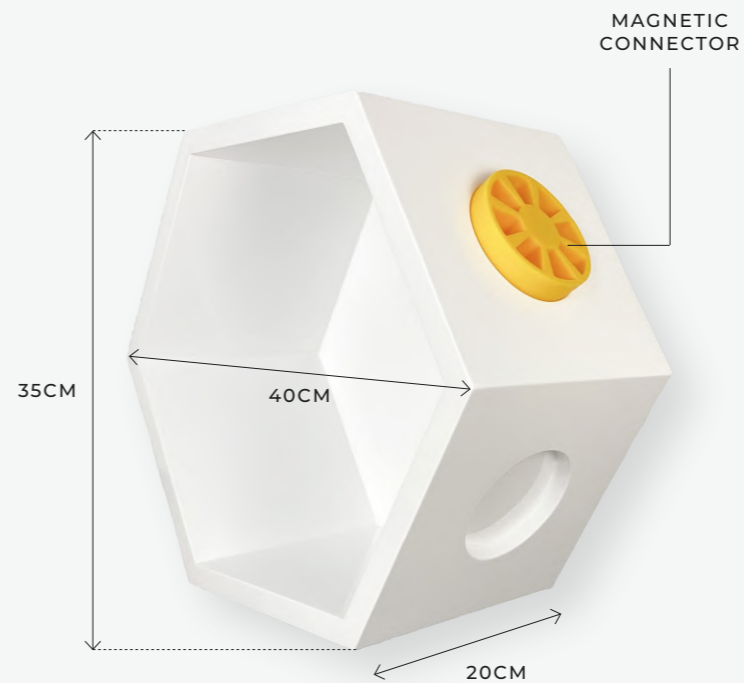

GUIDE TO THE
ACACIA BLOCKS

MEET THE ACACIA BLOCKS

Acacia Blocks is a series of modular furniture exclusively designed in-house by M.INT. The blocks can be effortlessly connected and stacked using magnetic connectors – giving you fun and freedom to transform your spaces however you like, whenever you like. From storage displays to desk organisers and partitions, it's all up to your creativity!

MAGNETIC CONNECTION

Acacia Blocks are intuitively designed with magnetic connectors so that you can easily attach and detach individual blocks to create your own furniture piece.

Simply attach the connectors onto the side holes of the Acacia Blocks to build your own configuration, without the need for drills or fasteners.

CATALOGUE

DIMENSIONS

Width: 40cm
 Height: 35cm
 Depth: 20cm

WEIGHT

Approx. 4kg/unit
 Maximum load of 100kg/unit. The weight limit for mounted blocks depends on the structure and method of mounting.

MATERIALS

Dimensions: 8.5cm (Diameter) x 2cm (H)

Colour: Warm light

Power Input: Charge with USB cable (Included)

CLEAR COVERS

Protect your treasured collectibles from dust by adding on removable clear acrylic covers on the Acacia Blocks.