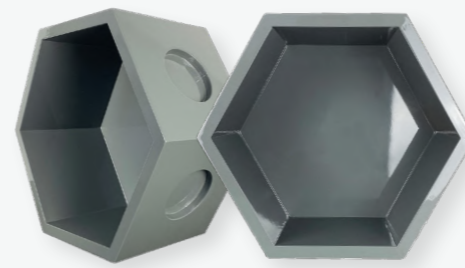

COLOURS

From neutral to playful tones, there's an Acacia Block for every space.

Can't decide on which colours to match your interior? Speak to our design consultants for a complimentary design service.

DARK GREY