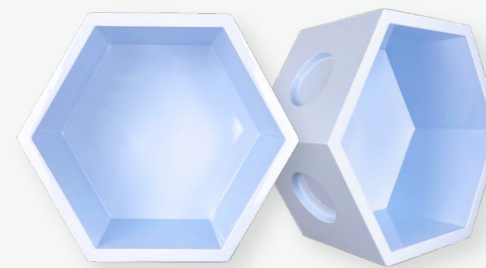

PASTEL BLUE