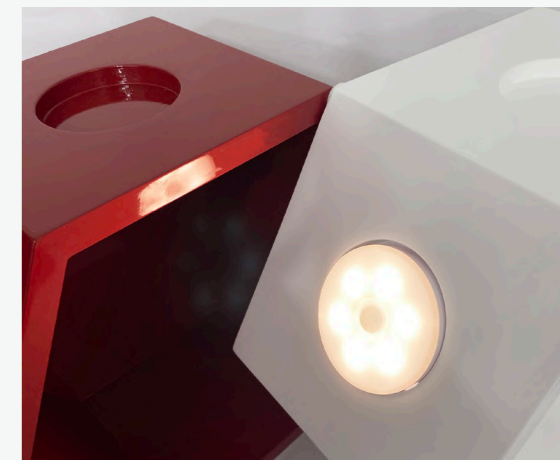

MAGNETIC CONNECTION

Acacia Blocks are intuitively designed with magnetic connectors so that you can easily attach and detach individual blocks to create your own furniture piece.

Simply attach the connectors onto the side holes of the Acacia Blocks to build your own configuration, without the need for drills or fasteners.

Brighten up your spaces with cove lights around the Acacia Blocks, so there's never a dull corner.

MAGNETIC SENSOR LIGHT

Add lights to your Acacia Blocks — without the commitment. This intelligent motion sensor light can be attached to any magnetic surface, which makes it a perfect match for the Acacia Block! Simply place it on the magnetic hole of the Acacia Block to function as a convenient night light or reading light.